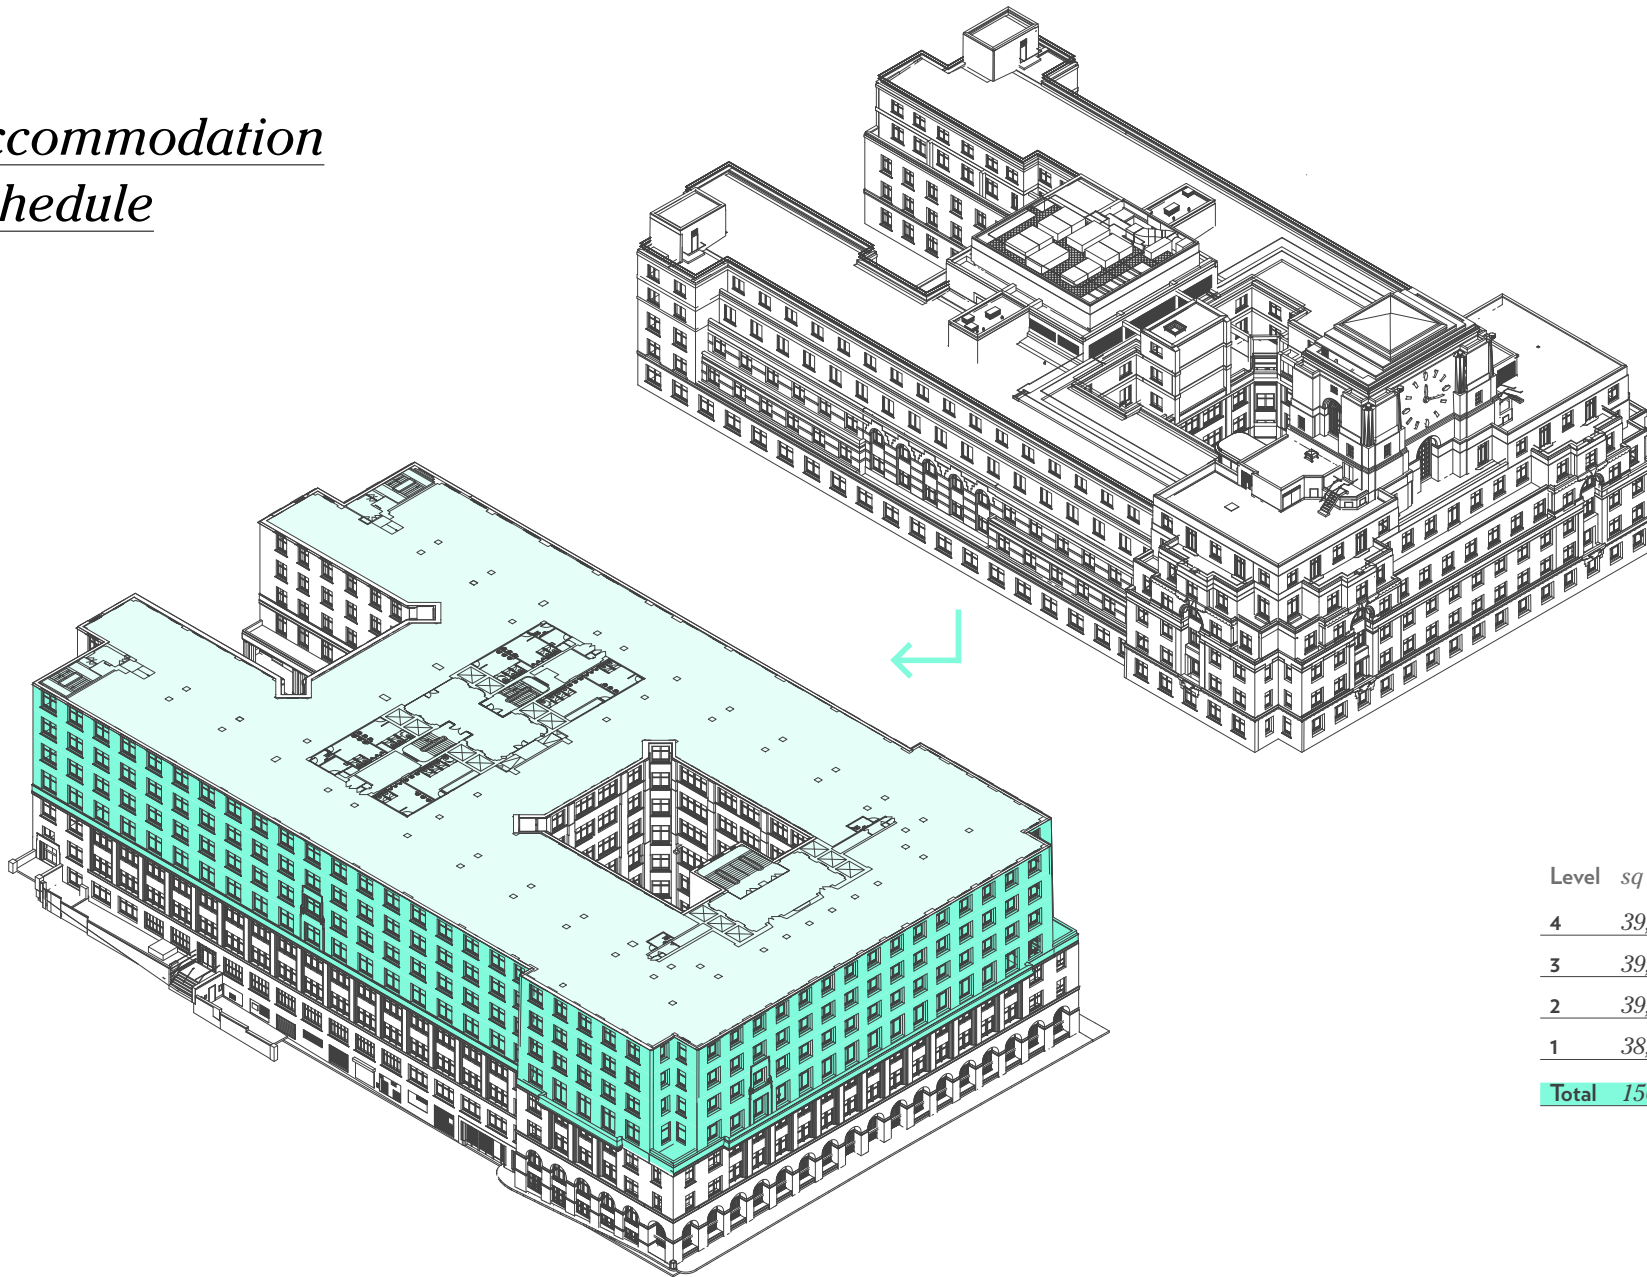

# Accommodation Schedule

Level	sq ft	sq m
4	39,288	3,650
3	39,288	3,650
2	39,127	3,635
1	38,459	3,573
<b>Total</b>	<b>156,162</b>	<b>14,508</b>